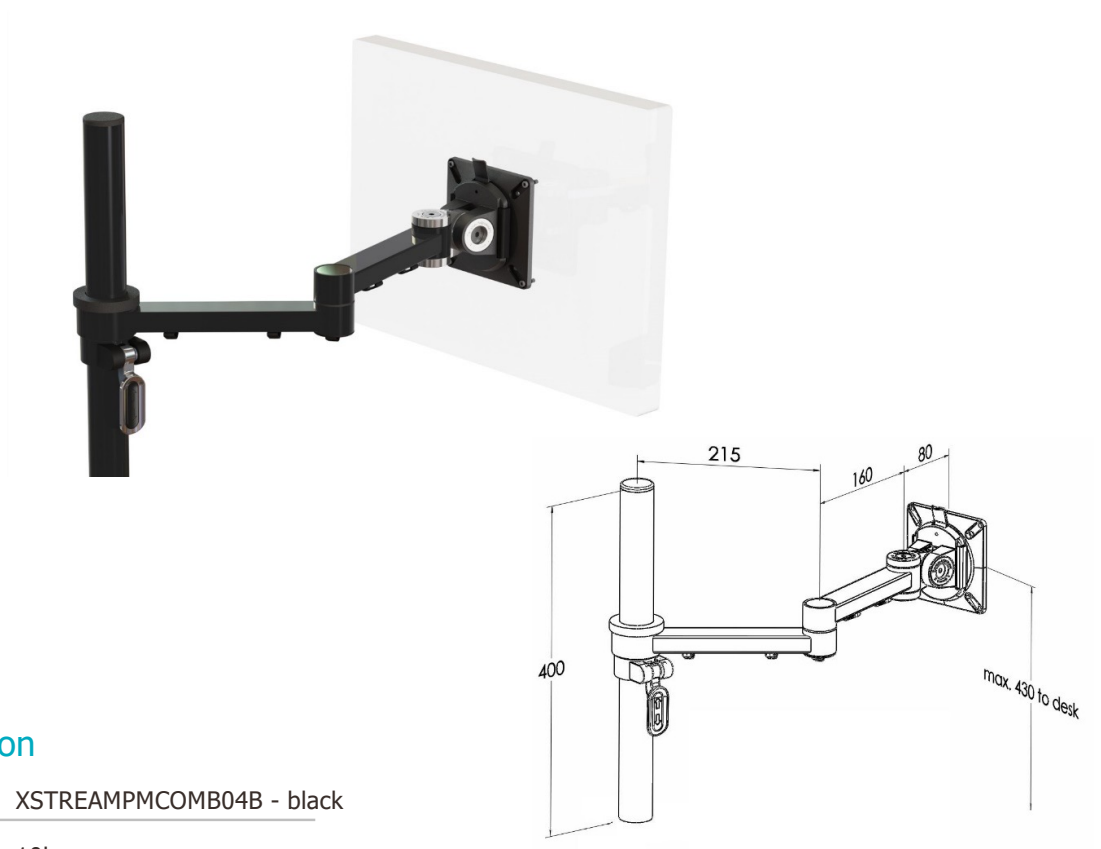

XSTREAM dual beam with post suitable for bespoke fixings

Product Specification

Product code	XSTREAMPMCOMB04B - black
Weight capacity	10kg
Max forward extension	460mm
VESA	75mm & 100mm VESA compliant
Maximum Screen Size	30"
Movement	Height adjustment, tilt, swivel, rotation and reach
Height adjustment	Max height adjustment 430mm from desk top
Fixings	Supplied with post suitable for bespoke fixings

Additional Information

Dual beam monitor arm with manual height adjustment
Additional +/- 70mm available with ratchet mechanism
Lockable quick release VESA function
Compact – folds back into a space of 40mm
Silver – XSTREAMPMCOMB04S - RAL code 9006
White – XSTREAMPMCOMB04W - RAL code 9010
Black – XSTREAMPMCOMB04B - RAL code 9005